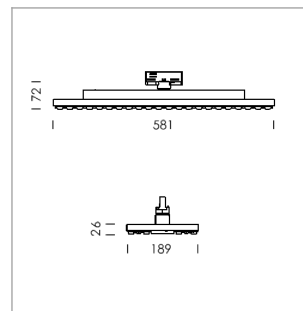

### LIGHT TECHNOLOGY

LED	SMD-Board
Light colour	830
Luminous flux	5760 - 10170 lm
System power	38 W - 72 W
Luminaire Efficiency	152 lm/W - 141 lm/W
Reflector	doppelt asymmetrisch
Beam angle	2 x 20°

### LUMINAIRE

Rotation angle	330°
Weight	3.1 kg
Protection rating . class	IP 20 . I
Luminaire colour	matt black

Surface-mounted luminaire with LED, rated life of the LED L80/B50 > 50000 h, colour rendering index CRI > 80, chromaticity tolerance 3 SDCM (initial), double asymmetrical light distribution pattern, lens made of PMMA, Driver with power selection via DIP switch, 8 possible levels: 38 W (5530 lm), 42 W (6130 lm), 47 W (6700 lm), 52 W (7280 lm), 57 W (7850 lm), 62 W (8390 lm), 67 W (8950 lm), 72 W (9490 lm), 62 Watt preselected, rotation angle 330°, luminaire housing sheet steel, powder-coated, matt black,