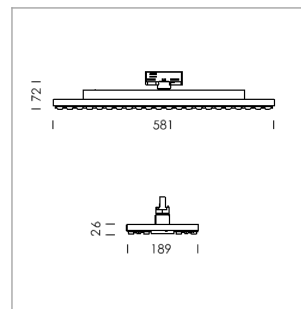

### LIGHT TECHNOLOGY

LED	SMD-Board
Light colour	835
Luminous flux	5920 - 10450 lm
System power	38 W - 72 W
Luminaire Efficiency	156 lm/W - 145 lm/W
Reflector	doppelt asymmetrisch
Beam angle	2 x 20°

### LUMINAIRE

Rotation angle	330°
Weight	3.1 kg
Protection rating . class	IP 20 . I
Luminaire colour	matt black

Surface-mounted luminaire with LED, rated life of the LED L80/B50 > 50000 h, colour rendering index CRI > 80, chromaticity tolerance 3 SDCM (initial), double asymmetrical light distribution pattern, lens made of PMMA, Driver with power selection via DIP switch, 8 possible levels: 38 W (5680 lm), 42 W (6300 lm), 47 W (6880 lm), 52 W (7480 lm), 57 W (8070 lm), 62 W (8620 lm), 67 W (9190lm), 72 W (9750 lm), 62 Watt preselected, rotation angle 330°, luminaire housing sheet steel, powder-coated, matt black,