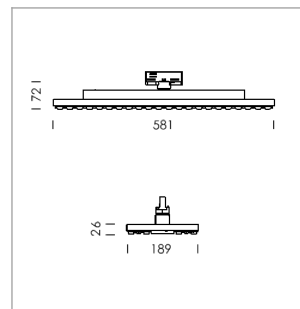

### LIGHT TECHNOLOGY

LED	SMD-Board
Light colour	835
Luminous flux	5920 - 10450 lm
System power	38 W - 72 W
Luminaire Efficiency	156 lm/W - 145 lm/W
Reflector	doppelt asymmetrisch
Beam angle	2 x 20°

### LUMINAIRE

Rotation angle	330°
Weight	3.1 kg
Protection rating . class	IP 20 . I
Luminaire colour	matt black

Surface-mounted luminaire with LED, rated life of the LED L80/B50 > 50000 h, colour rendering index CRI > 80, chromaticity tolerance 3 SDCM (initial), double asymmetrical light distribution pattern, lens made of PMMA, Driver with power selection via DIP switch, 8 possible levels: 38 W (5680 lm), 42 W (6300 lm), 47 W (6880 lm), 52 W (7480 lm), 57 W (8070 lm), 62 W (8620 lm), 67 W (9190lm), 72 W (9750 lm), 62 Watt preselected, rotation angle 330°, luminaire housing sheet steel, powder-coated, matt black,