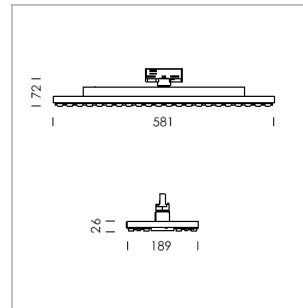

### LIGHT TECHNOLOGY

LED	SMD-Board
Light colour	835
Luminous flux	5920 - 10450 lm
System power	38 W - 72 W
Luminaire Efficiency	156 lm/W - 145 lm/W
Reflector	doppelt asymmetrisch
Beam angle	2 x 20°

### LUMINAIRE

Rotation angle	330°
Weight	3.1 kg
Protection rating . class	IP 20 . I
Luminaire colour	matt white

Surface-mounted luminaire with LED, rated life of the LED L80/B50 > 50000 h, colour rendering index CRI > 80, chromaticity tolerance 3 SDCM (initial), double asymmetrical light distribution pattern, lens made of PMMA, Driver with power selection via DIP switch, 8 possible levels: 38 W (5680 lm), 42 W (6300 lm), 47 W (6880 lm), 52 W (7480 lm), 57 W (8070 lm), 62 W (8620 lm), 67 W (9190lm), 72 W (9750 lm), 62 Watt preselected, rotation angle 330°, luminaire housing sheet steel, powder-coated, matt white,