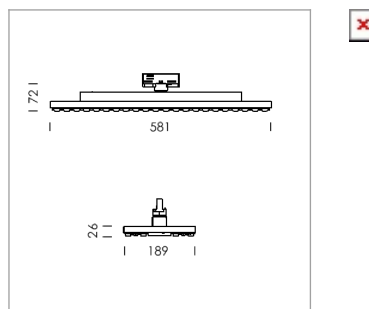

### LIGHT TECHNOLOGY

LED	SMD-Board
Light colour	835
Luminous flux	5920 - 10450 lm
System power	38 W - 72 W
Luminaire Efficiency	156 lm/W - 145 lm/W
Reflector	doppelt asymmetrisch
Beam angle	2 x 20°

### LUMINAIRE

Rotation angle	330°
Weight	3.1 kg
Protection rating . class	IP 20 . I
Luminaire colour	matt silver

Surface-mounted luminaire with LED, rated life of the LED L80/B50 > 50000 h, colour rendering index CRI > 80, chromaticity tolerance 3 SDCM (initial), double asymmetrical light distribution pattern, lens made of PMMA, Driver with power selection via DIP switch, 8 possible levels: 38 W (5680 lm), 42 W (6300 lm), 47 W (6880 lm), 52 W (7480 lm), 57 W (8070 lm), 62 W (8620 lm), 67 W (9190lm), 72 W (9750 lm), 62 Watt preselected, rotation angle 330°, luminaire housing sheet steel, powder-coated, matt silver,