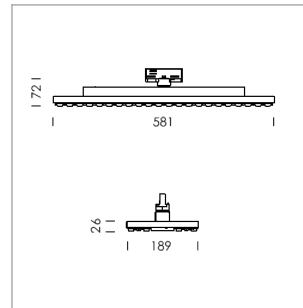

### LIGHT TECHNOLOGY

LED	SMD-Board
Light colour	840
Luminous flux	5950 - 10510 lm
System power	38 W - 72 W
Luminaire Efficiency	157 lm/W - 146 lm/W
Reflector	Xtra WideFlood
Beam angle	90°

### LUMINAIRE

Rotation angle	330°
Weight	3.1 kg
Protection rating . class	IP 20 . I
Luminaire colour	matt black

Surface-mounted luminaire with LED, rated life of the LED L80/B50 > 50000 h, colour rendering index CRI > 80, chromaticity tolerance 3 SDCM (initial), extra wide, homogeneous light distribution pattern, TIR-lens made of PMMA, power selection via DIP switch, 8 possible levels: 38 W (5530 lm), 42 W (6130 lm), 47 W (6700 lm), 52 W (7280 lm), 57 W (7850 lm , preset), 62W (8390 lm), 67 W (8950 lm), 72 W (9490 lm), rotation angle 330°, luminaire housing sheet steel, powder-coated, matt black,