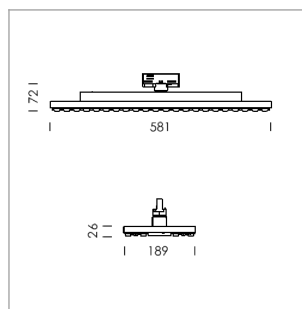

Ontero TX

Article number: 21390004

LIGHT TECHNOLOGY

LED	SMD-Board
Light colour	830
Luminous flux	5570 - 9840 lm
System power	38 W - 72 W
Luminaire Efficiency	147 lm/W - 137 lm/W
Reflector	Xtra WideFlood
Beam angle	90°

LUMINAIRE

Rotation angle	330°
Weight	3.1 kg
Protection rating . class	IP 20 . I
Luminaire colour	matt white

Surface-mounted luminaire with LED, rated life of the LED L80/B50 > 50000 h, colour rendering index CRI > 80, chromaticity tolerance 3 SDCM (initial), extra wide, homogeneous light distribution pattern, TIR-lens made of PMMA, power selection via DIP switch, 8 possible levels: 38 W (5530 lm), 42 W (6130 lm), 47 W (6700 lm), 52 W (7280 lm), 57 W (7850 lm , preset), 62W (8390 lm), 67 W (8950 lm), 72 W (9490 lm), rotation angle 330°, luminaire housing sheet steel, powder-coated, matt white,