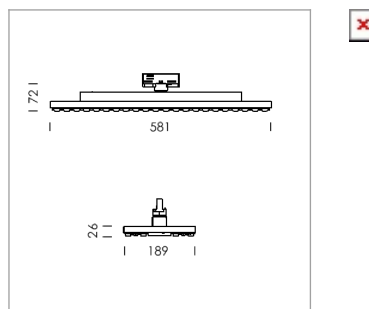

Ontero TX

Article number: 21390007

LIGHT TECHNOLOGY

LED	SMD-Board
Light colour	830
Luminous flux	5570 - 9840 lm
System power	38 W - 72 W
Luminaire Efficiency	147 lm/W - 137 lm/W
Reflector	Xtra WideFlood
Beam angle	90°

LUMINAIRE

Rotation angle	330°
Weight	3.1 kg
Protection rating . class	IP 20 . I
Luminaire colour	matt silver

Surface-mounted luminaire with LED, rated life of the LED L80/B50 > 50000 h, colour rendering index CRI > 80, chromaticity tolerance 3 SDCM (initial), extra wide, homogeneous light distribution pattern, TIR-lens made of PMMA, power selection via DIP switch, 8 possible levels: 38 W (5530 lm), 42 W (6130 lm), 47 W (6700 lm), 52 W (7280 lm), 57 W (7850 lm , preset), 62W (8390 lm), 67 W (8950 lm), 72 W (9490 lm), rotation angle 330°, luminaire housing sheet steel, powder-coated, matt silver,