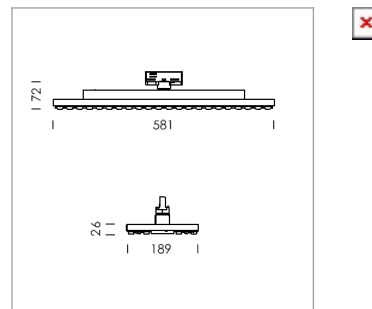

### LIGHT TECHNOLOGY

LED	SMD-Board
Light colour	835
Luminous flux	5730 - 10110 lm
System power	38 W - 72 W
Luminaire Efficiency	151 lm/W - 140 lm/W
Reflector	Xtra WideFlood
Beam angle	90°

### LUMINAIRE

Rotation angle	330°
Weight	3.1 kg
Protection rating . class	IP 20 . I
Luminaire colour	matt silver

Surface-mounted luminaire with LED, rated life of the LED L80/B50 > 50000 h, colour rendering index CRI > 80, chromaticity tolerance 3 SDCM (initial), extra wide, homogeneous light distribution pattern, TIR-lens made of PMMA, power selection via DIP switch, 8 possible levels: 38 W (5530 lm), 42 W (6130 lm), 47 W (6700 lm), 52 W (7280 lm), 57 W (7850 lm , preset), 62W (8390 lm), 67 W (8950 lm), 72 W (9490 lm), rotation angle 330°, luminaire housing sheet steel, powder-coated, matt silver,