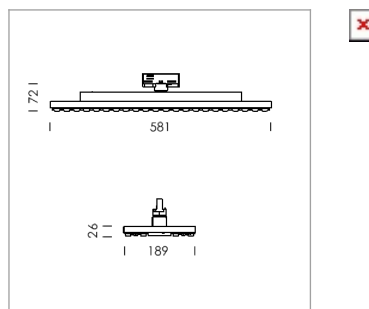

Ontero TX

Article number: 21400007

LIGHT TECHNOLOGY

LED	SMD-Board
Light colour	830
Luminous flux	5760 - 10170 lm
System power	38 W - 72 W
Luminaire Efficiency	152 lm/W - 141 lm/W
Reflector	doppelt asymmetrisch
Beam angle	2 x 20°

LUMINAIRE

Rotation angle	330°
Weight	3.1 kg
Protection rating . class	IP20 . I
Luminaire colour	matt silver

OPCJA

Surface-mounted luminaire with LED, rated life of the LED L80/B50 > 50000 h, colour rendering index CRI > 80, chromaticity tolerance 3 SDCM (initial), double asymmetrical light distribution pattern, lens made of PMMA, Driver with power selection via DIP switch, 8 possible levels: 38 W (5530 lm), 42 W (6130 lm), 47 W (6700 lm), 52 W (7280 lm), 57 W (7850 lm), 62 W (8390 lm), 67 W (8950 lm), 72 W (9490 lm), 62 Watt preselected, rotation angle 330°, luminaire housing sheet steel, powder-coated, matt silver,

inclusiv driver unit: 220-240 V~ / 50-60 Hz, DALI, max. 15 luminaires per circuit (B16A fuse), temperature protection

Note: All data are typical values. System features may change with product improvements due to technical advances. Errors excepted.