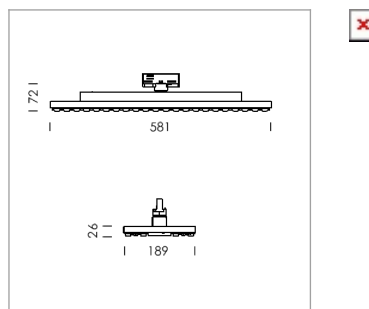

Ontero TX

Article number: 21400008

LIGHT TECHNOLOGY

LED	SMD-Board
Light colour	835
Luminous flux	5920 - 10450 lm
System power	38 W - 72 W
Luminaire Efficiency	156 lm/W - 145 lm/W
Reflector	doppelt asymmetrisch
Beam angle	2 x 20°

LUMINAIRE

Rotation angle	330°
Weight	3.1 kg
Protection rating . class	IP20 . I
Luminaire colour	matt silver

OPCJA

Surface-mounted luminaire with LED, rated life of the LED L80/B50 > 50000 h, colour rendering index CRI > 80, chromaticity tolerance 3 SDCM (initial), double asymmetrical light distribution pattern, lens made of PMMA, Driver with power selection via DIP switch, 8 possible levels: 38 W (5680 lm), 42 W (6300 lm), 47 W (6880 lm), 52 W (7480 lm), 57 W (8070 lm), 62 W (8620 lm), 67 W (9190lm), 72 W (9750 lm), 62 Watt preselected, rotation angle 330°, luminaire housing sheet steel, powder-coated, matt silver,