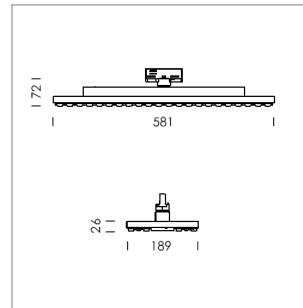

Ontero TX

Article number: 21410001

LIGHT TECHNOLOGY

LED	SMD-Board
Light colour	830
Luminous flux	5630 - 9950 lm
System power	38 W - 72 W
Luminaire Efficiency	148 lm/W - 138 lm/W
Reflector	WideFlood
Beam angle	60°

LUMINAIRE

Rotation angle	330°
Weight	3.1 kg
Protection rating . class	IP 20 . I
Luminaire colour	matt black

OPCJA

Surface-mounted luminaire with LED, rated life of the LED L80/B50 > 50000 h, colour rendering index CRI > 80, chromaticity tolerance 3 SDCM (initial), double asymmetrical light distribution pattern, TIR-lens made of PMMA, Driver with power selection via DIP switch, 8 possible levels: 38 W (5410 lm), 42 W (6000 lm), 47 W (6550 lm), 52 W (7120 lm), 57 W (7680 lm), 62 W (8210 lm), 67 W (8750 lm), 72 W (9290 lm), 62 Watt preselected, rotation angle 330°, luminaire housing sheet steel, powder-coated, matt black,