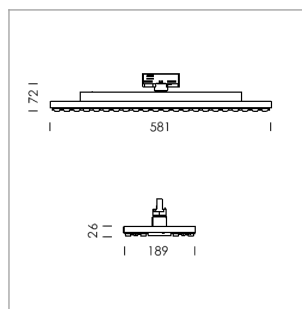

Ontero TX

Article number: 21410002

LIGHT TECHNOLOGY

LED	SMD-Board
Light colour	835
Luminous flux	5790 - 10230 lm
System power	38 W - 72 W
Luminaire Efficiency	152 lm/W - 142 lm/W
Reflector	WideFlood
Beam angle	60°

LUMINAIRE

Rotation angle	330°
Weight	3.1 kg
Protection rating . class	IP 20 . I
Luminaire colour	matt black

OPCJA

Surface-mounted luminaire with LED, rated life of the LED L80/B50 > 50000 h, colour rendering index CRI > 80, chromaticity tolerance 3 SDCM (initial), double asymmetrical light distribution pattern, TIR-lens made of PMMA, Driver with power selection via DIP switch, 8 possible levels: 38 W (5560 lm), 42 W (6160 lm), 47 W (6730 lm), 52 W (7320lm), 57 W (7890 lm), 62W (8840 lm), 67 W (8990lm), 72 W (9540 lm), 62 Watt preselected, rotation angle 330°, luminaire housing sheet steel, powder-coated, matt black,

inclusiv driver unit: 220-240 V~ / 50-60 Hz, DALI, max. 15 luminaires per circuit (B16A fuse), temperature protection

Note: All data are typical values. System features may change with product improvements due to technical advances. Errors excepted.