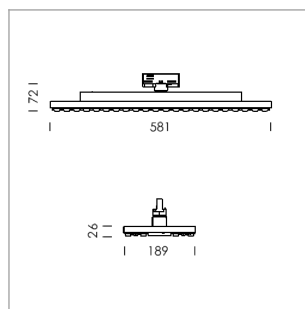

Ontero TX

Article number: 21420001

LIGHT TECHNOLOGY

LED	SMD-Board
Light colour	830
Luminous flux	5570 - 9840 lm
System power	38 W - 72 W
Luminaire Efficiency	147 lm/W - 137 lm/W
Reflector	Xtra WideFlood
Beam angle	90°

LUMINAIRE

Rotation angle	330°
Weight	3.1 kg
Protection rating . class	IP 20 . I
Luminaire colour	matt black

OPTIONAL

Surface-mounted luminaire with LED, rated life of the LED L80/B50 > 50000 h, colour rendering index CRI > 80, chromaticity tolerance 3 SDCM (initial), double asymmetrical light distribution pattern, TIR-lens made of PMMA, Driver with power selection via DIP switch, 8 possible levels: 38 W (5350 lm), 42 W (5930 lm), 47 W (6480 lm), 52 W (7040 lm), 57 W (7600 lm), 62 W (8120 lm), 67 W (8660 lm), 72 W (9190 lm), 62 W preselected, rotation angle 330°, luminaire housing sheet steel, powder-coated, matt black,