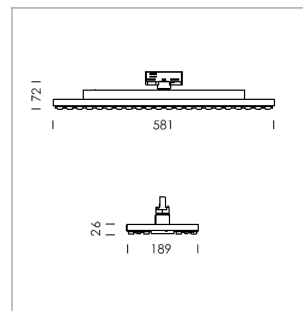

### LIGHT TECHNOLOGY

LED	SMD-Board
Light colour	835
Luminous flux	5730 - 10110 lm
System power	38 W - 72 W
Luminaire Efficiency	151 lm/W - 140 lm/W
Reflector	Xtra WideFlood
Beam angle	90°

### LUMINAIRE

Rotation angle	330°
Weight	3.1 kg
Protection rating . class	IP 20 . I
Luminaire colour	matt black

### OPTIONAL

Surface-mounted luminaire with LED, rated life of the LED L80/B50 > 50000 h, colour rendering index CRI > 80, chromaticity tolerance 3 SDCM (initial), double asymmetrical light distribution pattern, TIR-lens made of PMMA, Driver with power selection via DIP switch, 8 possible levels: 38 W (5560 lm), 42 W (6100 lm), 47 W (6660 lm), 52 W (7240 lm), 57 W (7810 lm), 62 W (8340 lm), 67 W (8900 lm), 72 W (9440 lm), Leistung voreingestellt auf 62 W, rotation angle 330°, luminaire housing sheet steel, powder-coated, matt black,