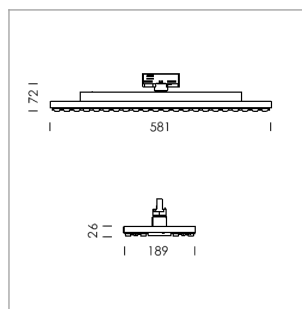

### LIGHT TECHNOLOGY

LED	SMD-Board
Light colour	840
Luminous flux	5950 - 10510 lm
System power	38 W - 72 W
Luminaire Efficiency	157 lm/W - 146 lm/W
Reflector	Xtra WideFlood
Beam angle	90°

### LUMINAIRE

Rotation angle	330°
Weight	3.1 kg
Protection rating . class	IP 20 . I
Luminaire colour	matt black

### OPTIONAL

Surface-mounted luminaire with LED, rated life of the LED L80/B50 > 50000 h, colour rendering index CRI > 80, chromaticity tolerance 3 SDCM (initial), double asymmetrical light distribution pattern, TIR-lens made of PMMA, Driver with power selection via DIP switch, 8 possible levels: 38 W (5710 lm), 42 W (6330 lm), 47 W (6920 lm), 52 W (7520 lm), 57 W (8110 lm), 62 W (8670 lm), 67 W (9240 lm), 72 W (9800 lm), 62 W preselected, rotation angle 330°, luminaire housing sheet steel, powder-coated, matt black,