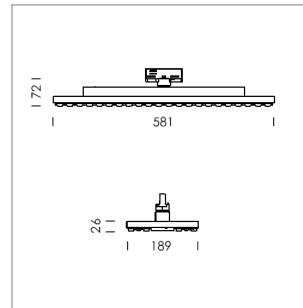

Ontero TX

Article number: 21420004

LIGHT TECHNOLOGY

LED	SMD-Board
Light colour	830
Luminous flux	5570 - 9840 lm
System power	38 W - 72 W
Luminaire Efficiency	147 lm/W - 137 lm/W
Reflector	Xtra WideFlood
Beam angle	90°

LUMINAIRE

Rotation angle	330°
Weight	3.1 kg
Protection rating . class	IP 20 . I
Luminaire colour	matt white

OPTIONAL

Surface-mounted luminaire with LED, rated life of the LED L80/B50 > 50000 h, colour rendering index CRI > 80, chromaticity tolerance 3 SDCM (initial), double asymmetrical light distribution pattern, TIR-lens made of PMMA, Driver with power selection via DIP switch, 8 possible levels: 38 W (5350 lm), 42 W (5930 lm), 47 W (6480 lm), 52 W (7040 lm), 57 W (7600 lm), 62 W (8120 lm), 67 W (8660 lm), 72 W (9190 lm), 62 W preselected, rotation angle 330°, luminaire housing sheet steel, powder-coated, matt white,

inclusiv driver unit: 220-240 V~ / 50-60 Hz, DALI, max. 15 luminaires per circuit (B16A fuse), temperature protection

Note: All data are typical values. System features may change with product improvements due to technical advances. Errors excepted.