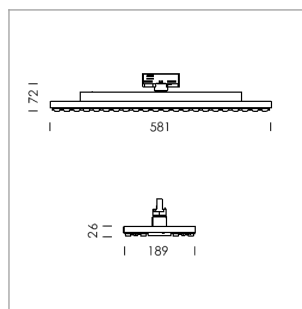

Ontero TX

Article number: 21420005

LIGHT TECHNOLOGY

LED	SMD-Board
Light colour	835
Luminous flux	5730 - 10110 lm
System power	38 W - 72 W
Luminaire Efficiency	151 lm/W - 140 lm/W
Reflector	Xtra WideFlood
Beam angle	90°

LUMINAIRE

Rotation angle	330°
Weight	3.1 kg
Protection rating . class	IP 20 . I
Luminaire colour	matt white

OPTIONAL

Surface-mounted luminaire with LED, rated life of the LED L80/B50 > 50000 h, colour rendering index CRI > 80, chromaticity tolerance 3 SDCM (initial), double asymmetrical light distribution pattern, TIR-lens made of PMMA, Driver with power selection via DIP switch, 8 possible levels: 38 W (5560 lm), 42 W (6100 lm), 47 W (6660 lm), 52 W (7240 lm), 57 W (7810 lm), 62 W (8340 lm), 67 W (8900 lm), 72 W (9440 lm), Leistung voreingestellt auf 62 W, rotation angle 330°, luminaire housing sheet steel, powder-coated, matt white,