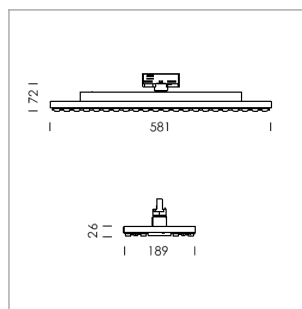

Ontero TX

Article number: 21420006

LIGHT TECHNOLOGY

LED	SMD-Board
Light colour	840
Luminous flux	5950 - 10510 lm
System power	38 W - 72 W
Luminaire Efficiency	157 lm/W - 146 lm/W
Reflector	Xtra WideFlood
Beam angle	90°

LUMINAIRE

Rotation angle	330°
Weight	3.1 kg
Protection rating . class	IP 20 . I
Luminaire colour	matt white

OPTIONEEL

Surface-mounted luminaire with LED, rated life of the LED L80/B50 > 50000 h, colour rendering index CRI > 80, chromaticity tolerance 3 SDCM (initial), double asymmetrical light distribution pattern, TIR-lens made of PMMA, Driver with power selection via DIP switch, 8 possible levels: 38 W (5710 lm), 42 W (6330 lm), 47 W (6920 lm), 52 W (7520 lm), 57 W (8110 lm), 62 W (8670 lm), 67 W (9240 lm), 72 W (9800 lm), 62 W preselected, rotation angle 330°, luminaire housing sheet steel, powder-coated, matt white,