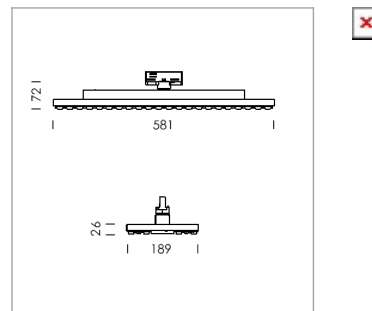

Ontero TX

Article number: 21420007

LIGHT TECHNOLOGY

LED	SMD-Board
Light colour	830
Luminous flux	5570 - 9840 lm
System power	38 W - 72 W
Luminaire Efficiency	147 lm/W - 137 lm/W
Reflector	Xtra WideFlood
Beam angle	90°

LUMINAIRE

Rotation angle	330°
Weight	3.1 kg
Protection rating . class	IP20 . I
Luminaire colour	matt silver

OPTIONAL

Surface-mounted luminaire with LED, rated life of the LED L80/B50 > 50000 h, colour rendering index CRI > 80, chromaticity tolerance 3 SDCM (initial), double asymmetrical light distribution pattern, TIR-lens made of PMMA, Driver with power selection via DIP switch, 8 possible levels: 38 W (5350 lm), 42 W (5930 lm), 47 W (6480 lm), 52 W (7040 lm), 57 W (7600 lm), 62W (8120 lm), 67 W (8660 lm), 72 W (9190 lm), 62 W preselected, rotation angle 330°, luminaire housing sheet steel, powder-coated, matt silver,