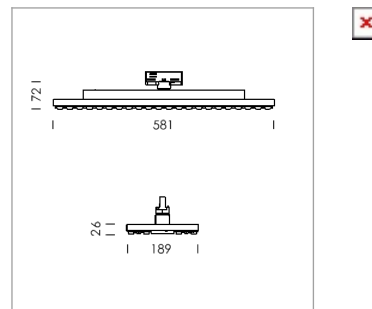

Ontero TX

Article number: 21420008

LIGHT TECHNOLOGY

LED	SMD-Board
Light colour	835
Luminous flux	5730 - 10110 lm
System power	38 W - 72 W
Luminaire Efficiency	151 lm/W - 140 lm/W
Reflector	Xtra WideFlood
Beam angle	90°

LUMINAIRE

Rotation angle	330°
Weight	3.1 kg
Protection rating . class	IP20 . I
Luminaire colour	matt silver

OPTIONAL

Surface-mounted luminaire with LED, rated life of the LED L80/B50 > 50000 h, colour rendering index CRI > 80, chromaticity tolerance 3 SDCM (initial), double asymmetrical light distribution pattern, TIR-lens made of PMMA, Driver with power selection via DIP switch, 8 possible levels: 38 W (5560 lm), 42 W (6100 lm), 47 W (6660 lm), 52 W (7240 lm), 57 W (7810 lm), 62 W (8340 lm), 67 W (8900 lm), 72 W (9440 lm), Leistung voreingestellt auf 62 W, rotation angle 330°, luminaire housing sheet steel, powder-coated, matt silver,

inclusiv driver unit: 220-240 V~ / 50-60 Hz, DALI, max. 15 luminaires per circuit (B16A fuse), temperature protection

Note: All data are typical values. System features may change with product improvements due to technical advances. Errors excepted.