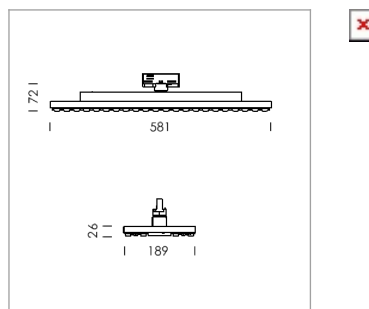

Ontero TX

Article number: 21420009

LIGHT TECHNOLOGY

LED	SMD-Board
Light colour	840
Luminous flux	5950 - 10510 lm
System power	38 W - 72 W
Luminaire Efficiency	157 lm/W - 146 lm/W
Reflector	Xtra WideFlood
Beam angle	90°

LUMINAIRE

Rotation angle	330°
Weight	3.1 kg
Protection rating . class	IP20 . I
Luminaire colour	matt silver

OPTIONAL

Surface-mounted luminaire with LED, rated life of the LED L80/B50 > 50000 h, colour rendering index CRI > 80, chromaticity tolerance 3 SDCM (initial), double asymmetrical light distribution pattern, TIR-lens made of PMMA, Driver with power selection via DIP switch, 8 possible levels: 38 W (5710 lm), 42 W (6330 lm), 47 W (6920 lm), 52 W (7520 lm), 57 W (8110 lm), 62 W (8670 lm), 67 W (9240 lm), 72 W (9800 lm), 62 W preselected, rotation angle 330°, luminaire housing sheet steel, powder-coated, matt silver,