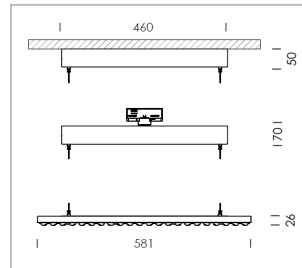

Pendiro TX

Article number: 80840001

LIGHT TECHNOLOGY

LED	SMD-Bord
Light colour	830
Luminous flux	5770 lm
System power	42 W
Luminaire Efficiency	137 lm/W
Reflector	doppelt asymmetrisch
Beam angle	2 x 20°

LUMINAIRE

Rotation angle	+165° / -165°
Weight	3.7 kg
Protection rating . class	IP 20 . I
Luminaire colour	matt black

Suspended luminaire with LED, rated life of the LED L80/B50 > 50000 h, colour rendering index CRI > 80, chromaticity tolerance 3 SDCM (initial), double asymmetrical light distribution pattern, lens made of PMMA, luminaire housing sheet steel, powder-coated, matt black, power supply via suspension cables