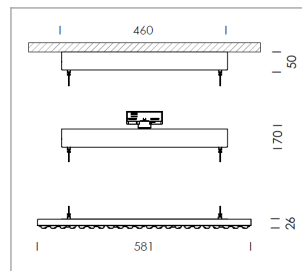

### LIGHT TECHNOLOGY

LED	SMD-Bord
Light colour	830
Luminous flux	5770 lm
System power	42 W
Luminaire Efficiency	137 lm/W
Reflector	doppelt asymmetrisch
Beam angle	2 x 20°

### LUMINAIRE

Rotation angle	+165° / -165°
Weight	3.7 kg
Protection rating . class	IP 20 . I
Luminaire colour	matt black

Suspended luminaire with LED, rated life of the LED L80/B50 > 50000 h, colour rendering index CRI > 80, chromaticity tolerance 3 SDCM (initial), double asymmetrical light distribution pattern, lens made of PMMA, luminaire housing sheet steel, powder-coated, matt black, power supply via suspension cables