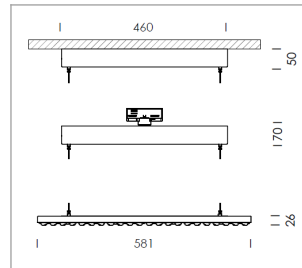

Pendiro TX

Article number: 80840001

LIGHT TECHNOLOGY

LED	SMD-Bord
Light colour	830
Luminous flux	6730 lm
System power	49 W
Luminaire Efficiency	137 lm/W
Reflector	doppelt asymmetrisch
Beam angle	2 x 20°

LUMINAIRE

Rotation angle	+165° / -165°
Weight	3.7 kg
Protection rating . class	IP 20 . I
Luminaire colour	matt black

Suspended luminaire with LED, rated life of the LED L80/B50 > 50000 h, colour rendering index CRI > 80, chromaticity tolerance 3 SDCM (initial), double asymmetrical light distribution pattern, lens made of PMMA, luminaire housing sheet steel, powder-coated, matt black, power supply via suspension cables