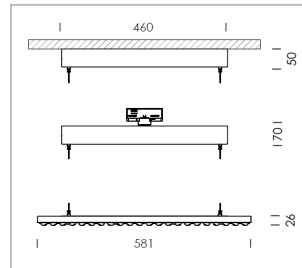

Pendiro TX

Article number: 80840001

LIGHT TECHNOLOGY

LED	SMD-Bord
Light colour	830
Luminous flux	7180 lm
System power	53 W
Luminaire Efficiency	135 lm/W
Reflector	doppelt asymmetrisch
Beam angle	2 x 20°

LUMINAIRE

Rotation angle	+165° / -165°
Weight	3.7 kg
Protection rating . class	IP 20 . I
Luminaire colour	matt black

Suspended luminaire with LED, rated life of the LED L80/B50 > 50000 h, colour rendering index CRI > 80, chromaticity tolerance 3 SDCM (initial), double asymmetrical light distribution pattern, lens made of PMMA, luminaire housing sheet steel, powder-coated, matt black, power supply via suspension cables