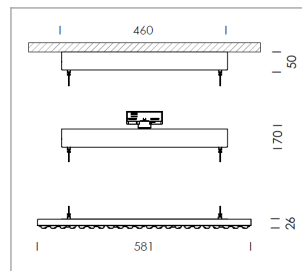

### LIGHT TECHNOLOGY

LED	SMD-Bord
Light colour	830
Luminous flux	7180 lm
System power	53 W
Luminaire Efficiency	135 lm/W
Reflector	doppelt asymmetrisch
Beam angle	2 x 20°

### LUMINAIRE

Rotation angle	+165° / -165°
Weight	3.7 kg
Protection rating . class	IP 20 . I
Luminaire colour	matt black

Suspended luminaire with LED, rated life of the LED L80/B50 > 50000 h, colour rendering index CRI > 80, chromaticity tolerance 3 SDCM (initial), double asymmetrical light distribution pattern, lens made of PMMA, luminaire housing sheet steel, powder-coated, matt black, power supply via suspension cables