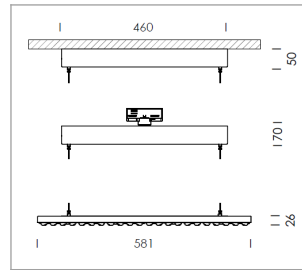

Pendiro TX

Article number: 80840001

LIGHT TECHNOLOGY

LED	SMD-Bord
Light colour	830
Luminous flux	7670 lm
System power	56 W
Luminaire Efficiency	137 lm/W
Reflector	doppelt asymmetrisch
Beam angle	2 x 20°

LUMINAIRE

Rotation angle	+165° / -165°
Weight	3.7 kg
Protection rating . class	IP 20 . I
Luminaire colour	matt black

Suspended luminaire with LED, rated life of the LED L80/B50 > 50000 h, colour rendering index CRI > 80, chromaticity tolerance 3 SDCM (initial), double asymmetrical light distribution pattern, lens made of PMMA, luminaire housing sheet steel, powder-coated, matt black, power supply via suspension cables