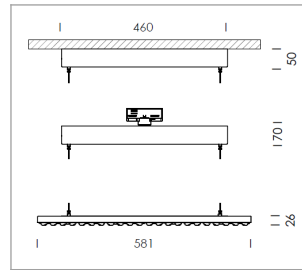

### LIGHT TECHNOLOGY

LED	SMD-Bord
Light colour	830
Luminous flux	8590 lm
System power	64 W
Luminaire Efficiency	134 lm/W
Reflector	doppelt asymmetrisch
Beam angle	2 x 20°

### LUMINAIRE

Rotation angle	+165° / -165°
Weight	3.7 kg
Protection rating . class	IP 20 . I
Luminaire colour	matt black

Suspended luminaire with LED, rated life of the LED L80/B50 > 50000 h, colour rendering index CRI > 80, chromaticity tolerance 3 SDCM (initial), double asymmetrical light distribution pattern, lens made of PMMA, luminaire housing sheet steel, powder-coated, matt black, power supply via suspension cables