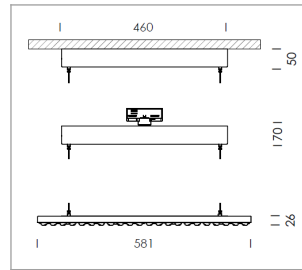

Pendiro TX

Article number: 80840002

LIGHT TECHNOLOGY

LED	SMD-Bord
Light colour	835
Luminous flux	6480 lm
System power	45 W
Luminaire Efficiency	144 lm/W
Reflector	doppelt asymmetrisch
Beam angle	2 x 20°

LUMINAIRE

Rotation angle	+165° / -165°
Weight	3.7 kg
Protection rating . class	IP 20 . I
Luminaire colour	matt black

Suspended luminaire with LED, rated life of the LED L80/B50 > 50000 h, colour rendering index CRI > 80, chromaticity tolerance 3 SDCM (initial), double asymmetrical light distribution pattern, lens made of PMMA, luminaire housing sheet steel, powder-coated, matt black, power supply via suspension cables