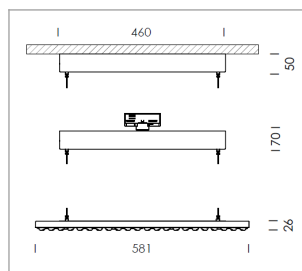

Pendiro TX

Article number: 80840004

LIGHT TECHNOLOGY

LED	SMD-Bord
Light colour	830
Luminous flux	6250 lm
System power	45 W
Luminaire Efficiency	139 lm/W
Reflector	doppelt asymmetrisch
Beam angle	2 x 20°

LUMINAIRE

Rotation angle	+165° / -165°
Weight	3.7 kg
Protection rating . class	IP 20 . I
Luminaire colour	matt white

Suspended luminaire with LED, rated life of the LED L80/B50 > 50000 h, colour rendering index CRI > 80, chromaticity tolerance 3 SDCM (initial), double asymmetrical light distribution pattern, lens made of PMMA, luminaire housing sheet steel, powder-coated, matt white, power supply via suspension cables

Canopy with SELV driver with adjustable system power in 8 steps (38 W to 64 W), choice by DIP-Switch, 220-240 V~ / 50-60 Hz, max. 16 Pcs. luminaires per circuit (B16A fuse), Steel sheet powder-coated

Order separately: