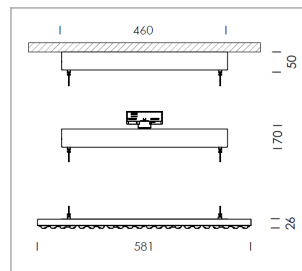

### LIGHT TECHNOLOGY

LED	SMD-Bord
Light colour	830
Luminous flux	8120 lm
System power	60 W
Luminaire Efficiency	135 lm/W
Reflector	doppelt asymmetrisch
Beam angle	2 x 20°

### LUMINAIRE

Rotation angle	+165° / -165°
Weight	3.7 kg
Protection rating . class	IP 20 . I
Luminaire colour	matt white

Suspended luminaire with LED, rated life of the LED L80/B50 > 50000 h, colour rendering index CRI > 80, chromaticity tolerance 3 SDCM (initial), double asymmetrical light distribution pattern, lens made of PMMA, luminaire housing sheet steel, powder-coated, matt white, power supply via suspension cables