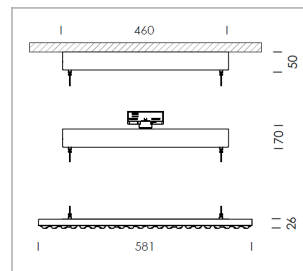

### LIGHT TECHNOLOGY

LED	SMD-Bord
Light colour	830
Luminous flux	5690 lm
System power	42 W
Luminaire Efficiency	135 lm/W
Reflector	WideFlood
Beam angle	60°

### LUMINAIRE

Rotation angle	+165° / -165°
Weight	3.7 kg
Protection rating . class	IP 20 . I
Luminaire colour	matt black

Suspended luminaire with LED, rated life of the LED L80/B50 > 50000 h, colour rendering index CRI > 80, chromaticity tolerance 3 SDCM (initial), wide, homogeneous light distribution pattern, TIR-lens made of PMMA, luminaire housing sheet steel, powder-coated, matt black, power supply via suspension cables