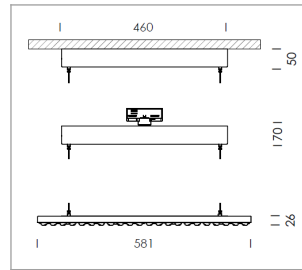

### LIGHT TECHNOLOGY

LED	SMD-Bord
Light colour	830
Luminous flux	6160 lm
System power	45 W
Luminaire Efficiency	137 lm/W
Reflector	WideFlood
Beam angle	60°

### LUMINAIRE

Rotation angle	+165° / -165°
Weight	3.7 kg
Protection rating . class	IP 20 . I
Luminaire colour	matt black

Suspended luminaire with LED, rated life of the LED L80/B50 > 50000 h, colour rendering index CRI > 80, chromaticity tolerance 3 SDCM (initial), wide, homogeneous light distribution pattern, TIR-lens made of PMMA, luminaire housing sheet steel, powder-coated, matt black, power supply via suspension cables