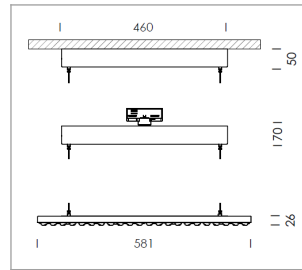

Pendiro TX

Article number: 80850001

LIGHT TECHNOLOGY

LED	SMD-Bord
Light colour	830
Luminous flux	6630 lm
System power	49 W
Luminaire Efficiency	135 lm/W
Reflector	WideFlood
Beam angle	60°

LUMINAIRE

Rotation angle	+165° / -165°
Weight	3.7 kg
Protection rating . class	IP 20 . I
Luminaire colour	matt black