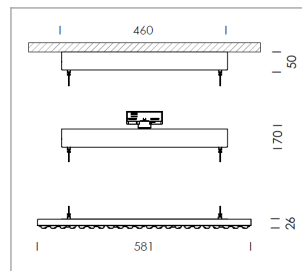

### LIGHT TECHNOLOGY

LED	SMD-Bord
Light colour	830
Luminous flux	7080 lm
System power	53 W
Luminaire Efficiency	134 lm/W
Reflector	WideFlood
Beam angle	60°

### LUMINAIRE

Rotation angle	+165° / -165°
Weight	3.7 kg
Protection rating . class	IP 20 . I
Luminaire colour	matt black

Suspended luminaire with LED, rated life of the LED L80/B50 > 50000 h, colour rendering index CRI > 80, chromaticity tolerance 3 SDCM (initial), wide, homogeneous light distribution pattern, TIR-lens made of PMMA, luminaire housing sheet steel, powder-coated, matt black, power supply via suspension cables