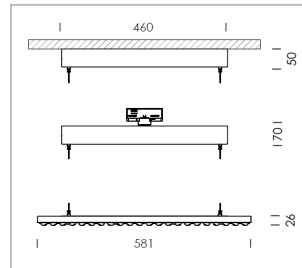

Pendiro TX

Article number: 80850002

LIGHT TECHNOLOGY

LED	SMD-Bord
Light colour	835
Luminous flux	5900 lm
System power	42 W
Luminaire Efficiency	140 lm/W
Reflector	WideFlood
Beam angle	60°

LUMINAIRE

Rotation angle	+165° / -165°
Weight	3.7 kg
Protection rating . class	IP 20 . I
Luminaire colour	matt black