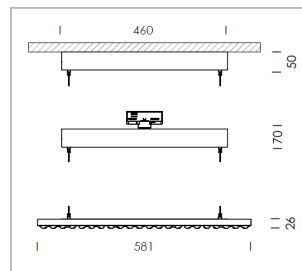

### LIGHT TECHNOLOGY

LED	SMD-Bord
Light colour	835
Luminous flux	6880 lm
System power	49 W
Luminaire Efficiency	140 lm/W
Reflector	WideFlood
Beam angle	60°

### LUMINAIRE

Rotation angle	+165° / -165°
Weight	3.7 kg
Protection rating . class	IP 20 . I
Luminaire colour	matt black

Suspended luminaire with LED, rated life of the LED L80/B50 > 50000 h, colour rendering index CRI > 80, chromaticity tolerance 3 SDCM (initial), wide, homogeneous light distribution pattern, TIR-lens made of PMMA, luminaire housing sheet steel, powder-coated, matt black, power supply via suspension cables