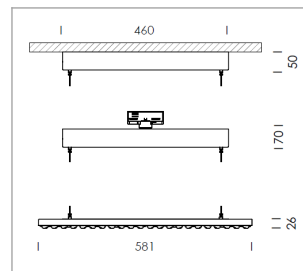

Pendiro TX

Article number: 80850002

LIGHT TECHNOLOGY

LED	SMD-Bord
Light colour	835
Luminous flux	8780 lm
System power	64 W
Luminaire Efficiency	137 lm/W
Reflector	WideFlood
Beam angle	60°

LUMINAIRE

Rotation angle	+165° / -165°
Weight	3.7 kg
Protection rating . class	IP 20 . I
Luminaire colour	matt black