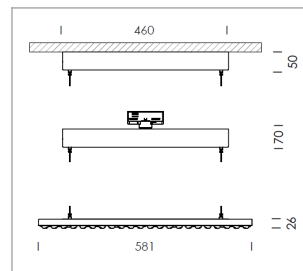

### LIGHT TECHNOLOGY

LED	SMD-Bord
Light colour	840
Luminous flux	5980 lm
System power	42 W
Luminaire Efficiency	142 lm/W
Reflector	WideFlood
Beam angle	60°

### LUMINAIRE

Rotation angle	+165° / -165°
Weight	3.7 kg
Protection rating . class	IP 20 . I
Luminaire colour	matt black

Suspended luminaire with LED, rated life of the LED L80/B50 > 50000 h, colour rendering index CRI > 80, chromaticity tolerance 3 SDCM (initial), wide, homogeneous light distribution pattern, TIR-lens made of PMMA, luminaire housing sheet steel, powder-coated, matt black, power supply via suspension cables