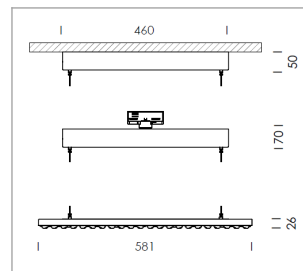

### LIGHT TECHNOLOGY

LED	SMD-Bord
Light colour	840
Luminous flux	6480 lm
System power	45 W
Luminaire Efficiency	144 lm/W
Reflector	WideFlood
Beam angle	60°

### LUMINAIRE

Rotation angle	+165° / -165°
Weight	3.7 kg
Protection rating . class	IP 20 . I
Luminaire colour	matt black

Suspended luminaire with LED, rated life of the LED L80/B50 > 50000 h, colour rendering index CRI > 80, chromaticity tolerance 3 SDCM (initial), wide, homogeneous light distribution pattern, TIR-lens made of PMMA, luminaire housing sheet steel, powder-coated, matt black, power supply via suspension cables