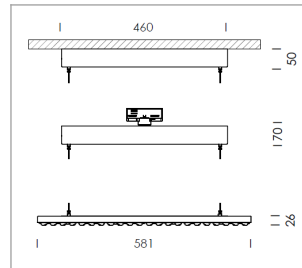

### LIGHT TECHNOLOGY

LED	SMD-Bord
Light colour	840
Luminous flux	7950 lm
System power	56 W
Luminaire Efficiency	142 lm/W
Reflector	WideFlood
Beam angle	60°

### LUMINAIRE

Rotation angle	+165° / -165°
Weight	3.7 kg
Protection rating . class	IP 20 . I
Luminaire colour	matt black

Suspended luminaire with LED, rated life of the LED L80/B50 > 50000 h, colour rendering index CRI > 80, chromaticity tolerance 3 SDCM (initial), wide, homogeneous light distribution pattern, TIR-lens made of PMMA, luminaire housing sheet steel, powder-coated, matt black, power supply via suspension cables