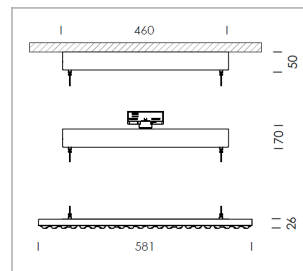

Pendiro TX

Article number: 80850004

LIGHT TECHNOLOGY

LED	SMD-Bord
Light colour	830
Luminous flux	5690 lm
System power	42 W
Luminaire Efficiency	135 lm/W
Reflector	WideFlood
Beam angle	60°

LUMINAIRE

Rotation angle	+165° / -165°
Weight	3.7 kg
Protection rating . class	IP 20 . I
Luminaire colour	matt white