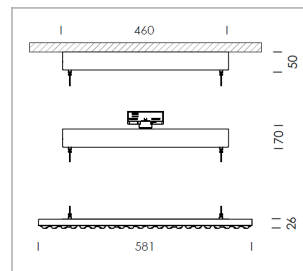

### LIGHT TECHNOLOGY

LED	SMD-Bord
Light colour	830
Luminous flux	6160 lm
System power	45 W
Luminaire Efficiency	137 lm/W
Reflector	WideFlood
Beam angle	60°

### LUMINAIRE

Rotation angle	+165° / -165°
Weight	3.7 kg
Protection rating . class	IP 20 . I
Luminaire colour	matt white

Suspended luminaire with LED, rated life of the LED L80/B50 > 50000 h, colour rendering index CRI > 80, chromaticity tolerance 3 SDCM (initial), wide, homogeneous light distribution pattern, TIR-lens made of PMMA, luminaire housing sheet steel, powder-coated, matt white, power supply via suspension cables