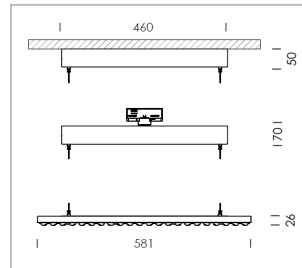

Pendiro TX

Article number: 80850004

LIGHT TECHNOLOGY

LED	SMD-Bord
Light colour	830
Luminous flux	8000 lm
System power	60 W
Luminaire Efficiency	133 lm/W
Reflector	WideFlood
Beam angle	60°

LUMINAIRE

Rotation angle	+165° / -165°
Weight	3.7 kg
Protection rating . class	IP 20 . I
Luminaire colour	matt white