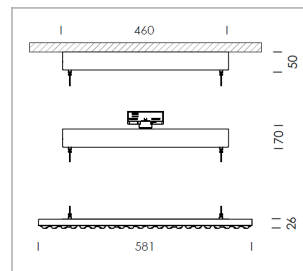

Pendiro TX

Article number: 80850004

LIGHT TECHNOLOGY

LED	SMD-Bord
Light colour	830
Luminous flux	8470 lm
System power	64 W
Luminaire Efficiency	132 lm/W
Reflector	WideFlood
Beam angle	60°

LUMINAIRE

Rotation angle	+165° / -165°
Weight	3.7 kg
Protection rating . class	IP 20 . I
Luminaire colour	matt white