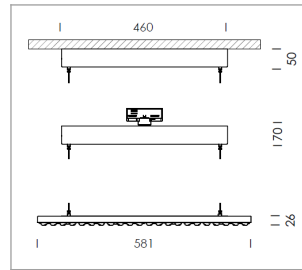

Pendiro TX

Article number: 80850005

LIGHT TECHNOLOGY

LED	SMD-Bord
Light colour	835
Luminous flux	5420 lm
System power	38 W
Luminaire Efficiency	143 lm/W
Reflector	WideFlood
Beam angle	60°

LUMINAIRE

Rotation angle	+165° / -165°
Weight	3.7 kg
Protection rating . class	IP 20 . I
Luminaire colour	matt white