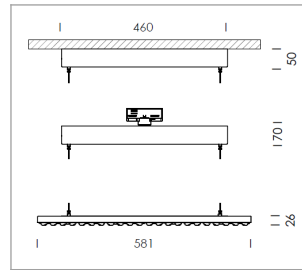

### LIGHT TECHNOLOGY

LED	SMD-Bord
Light colour	835
Luminous flux	8780 lm
System power	64 W
Luminaire Efficiency	137 lm/W
Reflector	WideFlood
Beam angle	60°

### LUMINAIRE

Rotation angle	+165° / -165°
Weight	3.7 kg
Protection rating . class	IP 20 . I
Luminaire colour	matt white

Suspended luminaire with LED, rated life of the LED L80/B50 > 50000 h, colour rendering index CRI > 80, chromaticity tolerance 3 SDCM (initial), wide, homogeneous light distribution pattern, TIR-lens made of PMMA, luminaire housing sheet steel, powder-coated, matt white, power supply via suspension cables