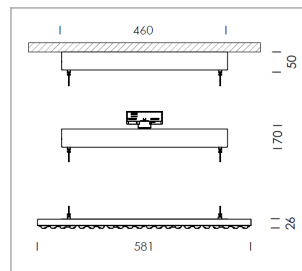

Pendiro TX

Article number: 80850005

LIGHT TECHNOLOGY

LED	SMD-Bord
Light colour	835
Luminous flux	8780 lm
System power	64 W
Luminaire Efficiency	137 lm/W
Reflector	WideFlood
Beam angle	60°

LUMINAIRE

Rotation angle	+165° / -165°
Weight	3.7 kg
Protection rating . class	IP 20 . I
Luminaire colour	matt white

Canopy with SELV driver with adjustable system power in 8 steps (38 W to 64 W), choice by DIP-Switch, 220-240 V~ / 50-60 Hz, max. 16 Pcs. luminaires per circuit (B16A fuse), Steel sheet powder-coated

Order separately: