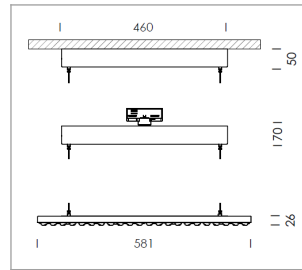

Pendiro TX

Article number: 80850006

LIGHT TECHNOLOGY

LED	SMD-Bord
Light colour	840
Luminous flux	8410 lm
System power	60 W
Luminaire Efficiency	140 lm/W
Reflector	WideFlood
Beam angle	60°

LUMINAIRE

Rotation angle	+165° / -165°
Weight	3.7 kg
Protection rating . class	IP 20 . I
Luminaire colour	matt white