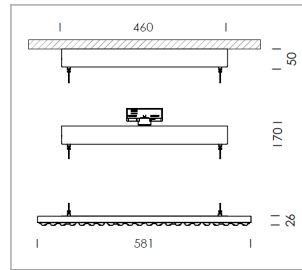

Pendiro TX

Article number: 80860001

LIGHT TECHNOLOGY

LED	SMD-Bord
Light colour	830
Luminous flux	5630 lm
System power	42 W
Luminaire Efficiency	134 lm/W
Reflector	Xtra WideFlood
Beam angle	90°

LUMINAIRE

Rotation angle	+165° / -165°
Weight	3.7 kg
Protection rating . class	IP 20 . I
Luminaire colour	matt black