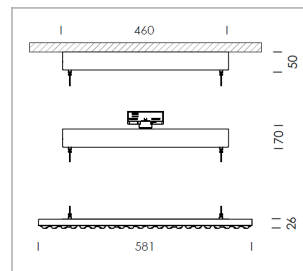

Pendiro TX

Article number: 80860006

LIGHT TECHNOLOGY

LED	SMD-Bord
Light colour	840
Luminous flux	8810 lm
System power	64 W
Luminaire Efficiency	138 lm/W
Reflector	Xtra WideFlood
Beam angle	90°

LUMINAIRE

Rotation angle	+165° / -165°
Weight	3.7 kg
Protection rating . class	IP 20 . I
Luminaire colour	matt white