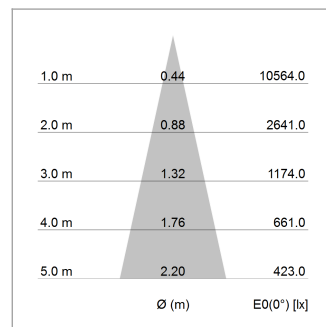

Note: All data are typical values. System features may change with product improvements due to technical advances. Errors excepted.