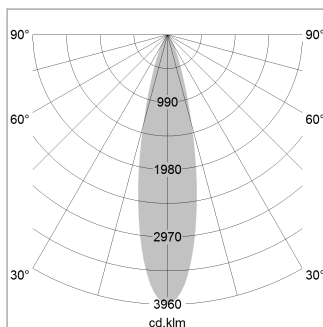

Note: All data are typical values. System features may change with product improvements due to technical advances. Errors excepted.