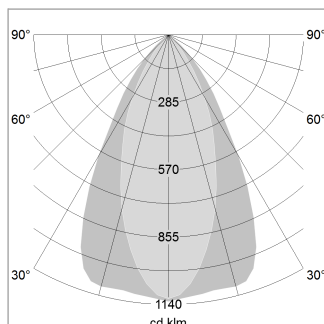

Note: All data are typical values. System features may change with product improvements due to technical advances. Errors excepted.