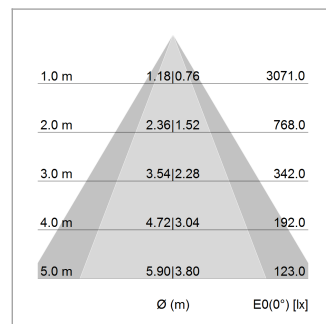

Note: All data are typical values. System features may change with product improvements due to technical advances. Errors excepted.